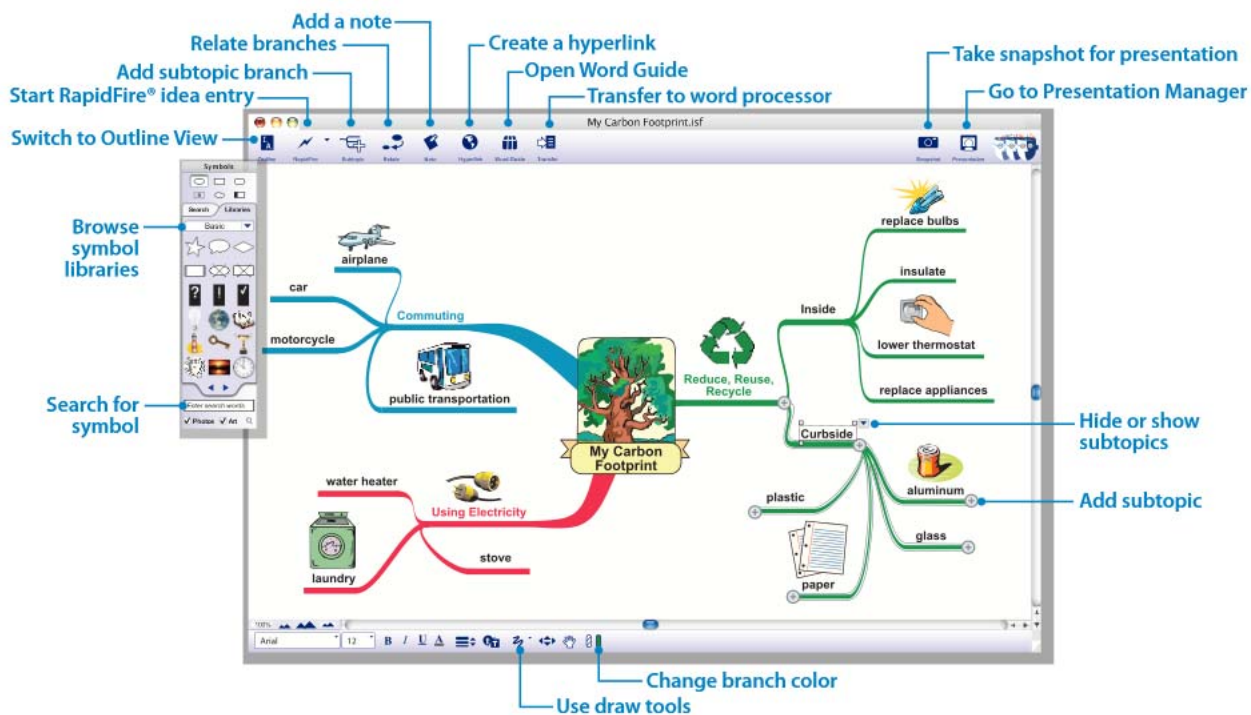

Quick Reference Card

Inspiration 9

Diagram View

Quick Reference Card

Inspiration 9

Map View

Quick Reference Card

Inspiration 9

Top Menu Bar: File, Edit, Insert, Format, Content, Map View, List, Help

Slide Sorter (Left):

- Return to Diagram or Map View
- Automatically created title slide based on theme
- Select slide to edit
- Drag slides to reorder
- Expand slide sorter to reorder presentation

Presenter Control options—Click the rollover button in the lower-right corner of your presentation.

Presentation Manager

Quick Reference Card

Inspiration 9

The screenshot shows the Inspiration 9 software interface in Outline View. The main window displays a hierarchical outline titled "Changing Energy Habits for Sustainable Living". The outline includes sections like "I. Impact of Today's Energy Use" and "II. Ways to Conserve Energy Each Day", with sub-topics such as "A. Increased greenhouse gases" and "B. Depletion of fossil fuels". The interface includes a toolbar at the top with various icons for editing and navigation. Blue callout lines point to specific icons and features, explaining their functions. The text in the outline is styled with different colors and levels of indentation.

Callouts and Functions:

- Move topic right
- Move topic left
- Add subtopic
- Add topic
- Split a topic into two
- Add a note
- Create a hyperlink
- Open Word Guide
- Transfer to word processor
- Go to Presentation Manager
- Switch to Diagram or Map Views
- Hide or show note
- Hide or show subtopics
- See link text
- See symbols
- Set topic styling by level
- Set prefix style
- Hide or show symbols
- Hide or show link text