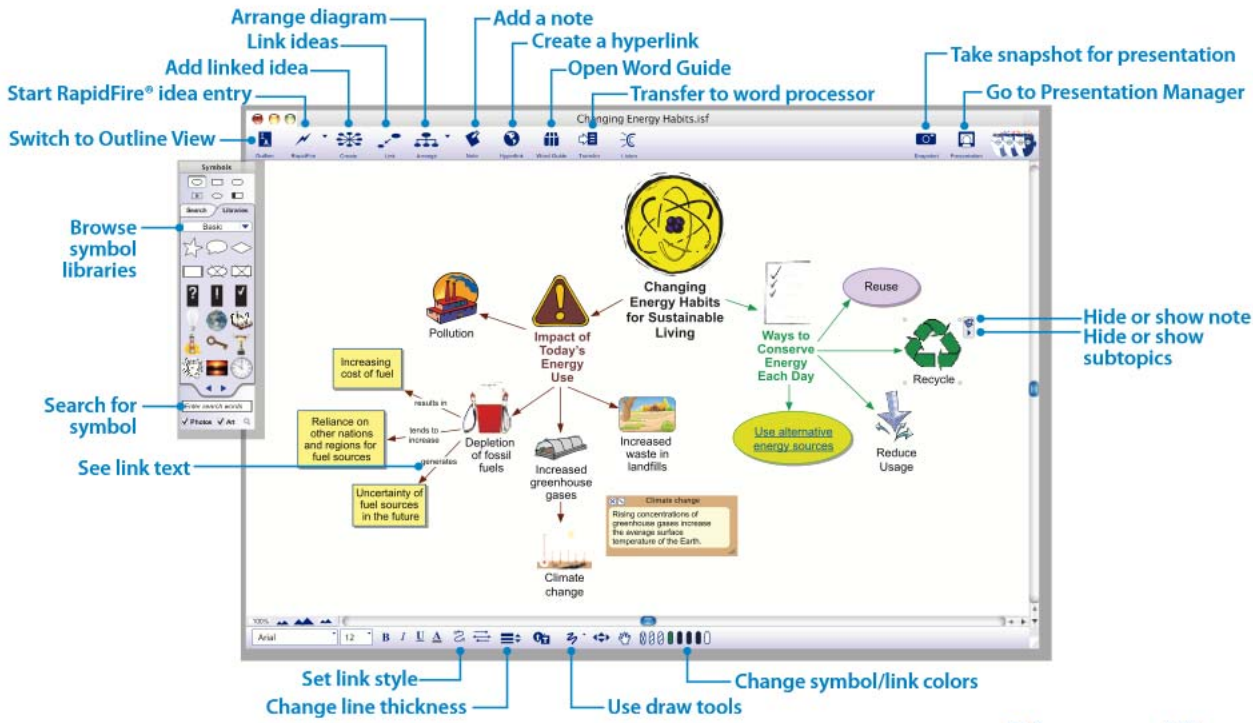

Quick Reference Card

Inspiration 9

Diagram View

Quick Reference Card

Inspiration 9

Map View

Quick Reference Card

Inspiration 9

Top Menu Bar: File, Edit, Insert, Format, Content, Map View, List, Help

Slide Sorter (Left):

- Return to Diagram or Map View
- Automatically created title slide based on theme
- Select slide to edit
- Drag slides to reorder
- Expand slide sorter to reorder presentation

- Next
- Previous
- Auto Play
- Auto Play Settings...
- Find Presentation
- Zoom/Maximize
- Print...

- Hide/show bullets
- Reveal talking points
- Add or edit speaker notes
- Change theme color
- Select graphics frame style
- Set graphics frame color
- Previous slide/next slide

Presenter Control options—Click the rollover button in the lower-right corner of your presentation.

Presentation Manager

Quick Reference Card

Inspiration 9

The screenshot shows the Inspiration 9 software interface in Outline View. The main window displays a hierarchical outline titled "Changing Energy Habits for Sustainable Living". The outline includes sections like "I. Impact of Today's Energy Use" and "II. Ways to Conserve Energy Each Day", with sub-topics such as "A. Increased greenhouse gases" and "B. Depletion of fossil fuels". The interface includes a toolbar at the top with various icons for editing and navigation. Blue callout lines point to specific icons and features, explaining their functions. The text in the outline is styled with different colors and levels of indentation.