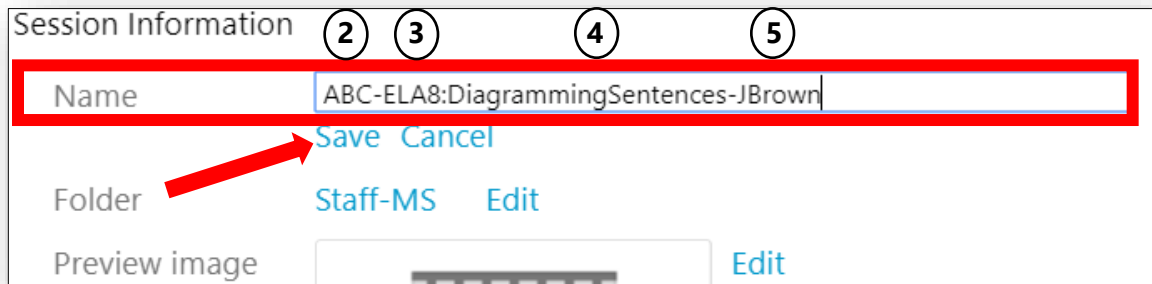

StreamingCobb Naming Convention

To locate videos uploaded to StreamingCobb with the search feature, it is essential to have a specific, uniform naming convention.

1. Click **Edit** next to the video name.