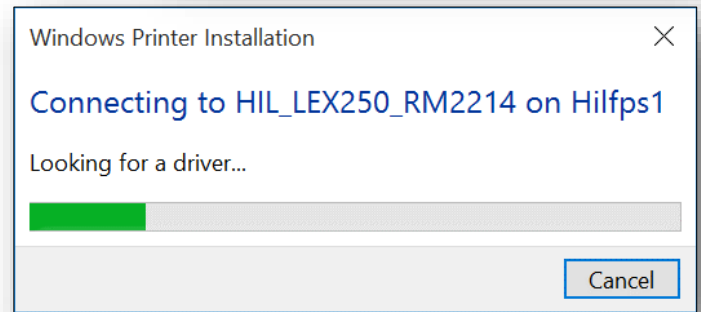

6. A window will demonstrate progress as the installation looks for a driver, installs, and completes.