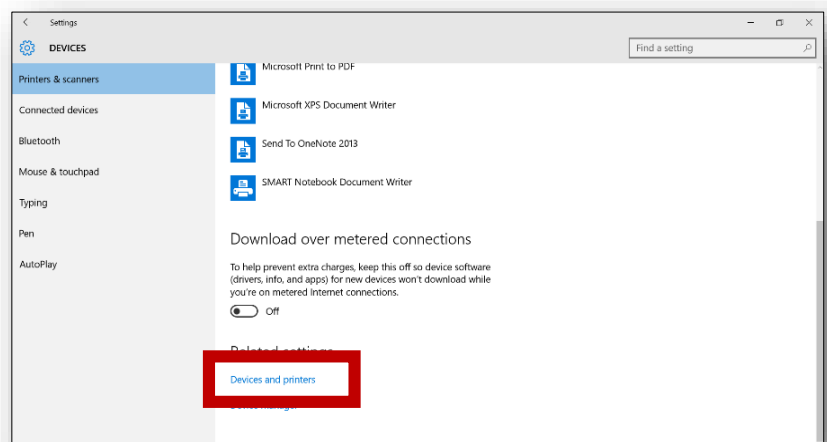

8. Repeat the process to install additional printers, as needed.

9. To view your installed printers and set the default: click **Start Menu**, click **Settings**, click **Devices**, scroll down and click **Devices and printers**.