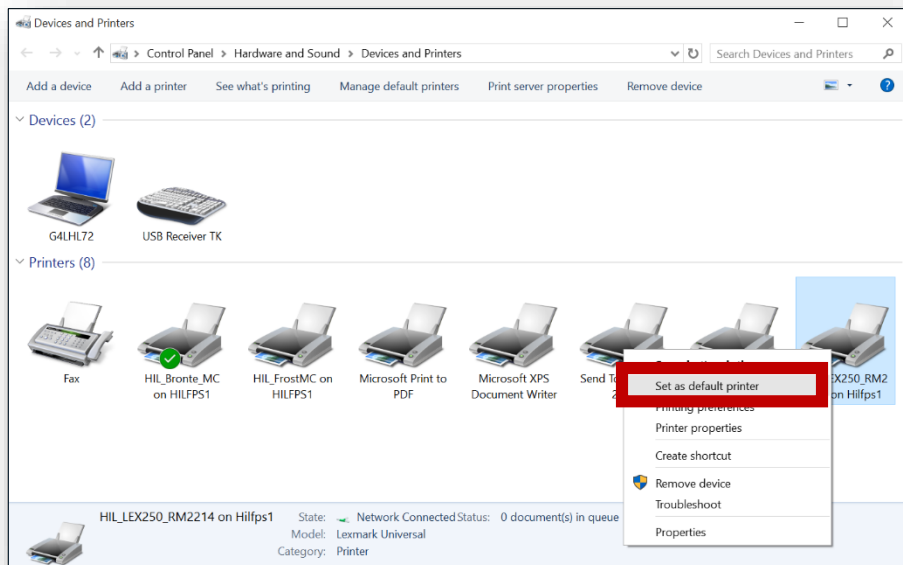

10. Right-click the printer you would like to select as your default and click **Set as default printer**.