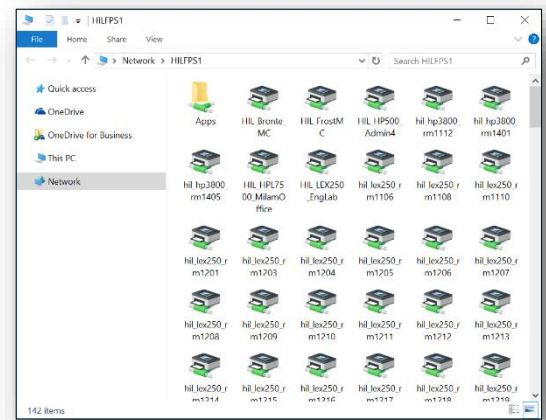

5. Double-click on the printer you want to install.